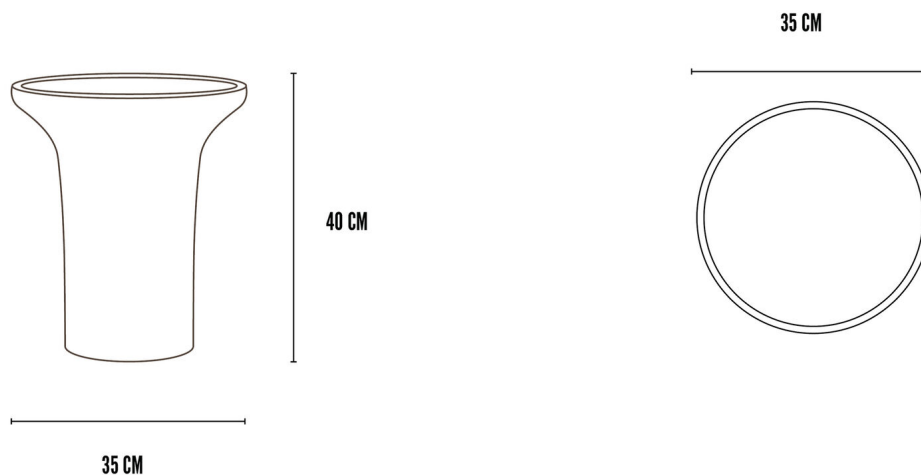

Logistics

EAN number	4251501415367	Package - CBM	0.099
Package height in cm	51.00	Package - Weight KG	11.000
Package width in cm	44.00	Tariff Code No	9401790000
Package length in cm	44.00	Country of origin	China
Suitable for Courier	Yes	Quantity of Inner Boxes	1