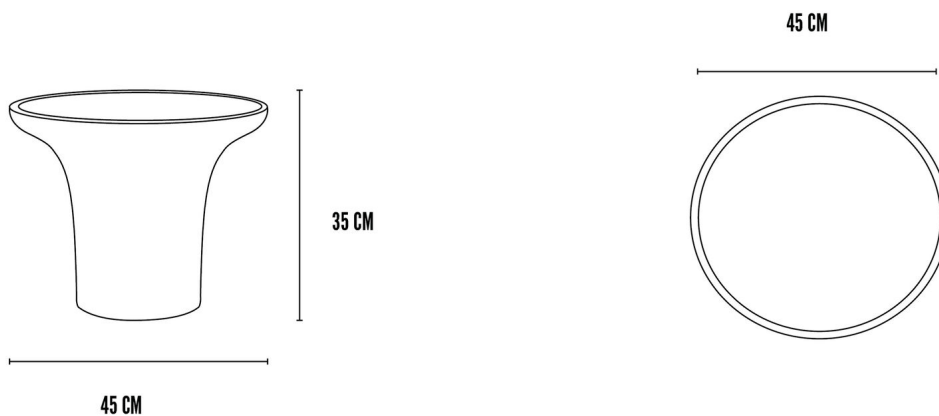

Logistics

EAN number	4251501415350	Package - CBM	0.124
Package height in cm	44.00	Package - Weight KG	13.000
Package width in cm	53.00	Tariff Code No	9401790000
Package length in cm	53.00	Country of origin	China
Suitable for Courier	Yes	Quantity of Inner Boxes	1