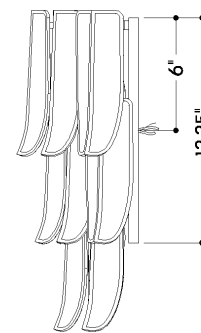

## DIMENSIONS

Height: 17.25"

Width/Diameter: 12.75"

Canopy/Backplate: 0.75"

Product Weight: 5.5lb

Extension: 6.75"

Canopy/Backplate Shape: Rectangle

Sloped Ceiling Compatible: No

## SHIPPING

Carton 1: 20" x 16" x 10"

Carton 1 Weight: 9lb

Shipping Method: Ground

Country of Origin: PH

TOP

FRONT

SIDE