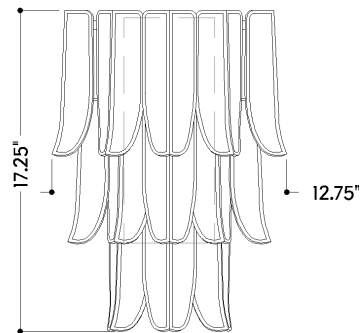

## DIMENSIONS

Height: 17.25"

Width/Diameter: 12.75"

Canopy/Backplate: 0.75"

Product Weight: 5.5lb

Extension: 6.75"

Canopy/Backplate Shape: Rectangle

Sloped Ceiling Compatible: No

## SHIPPING

Carton 1: 20" x 16" x 10"

Carton 1 Weight: 9lb

Shipping Method: Ground

Country of Origin: PH

TOP

FRONT

SIDE