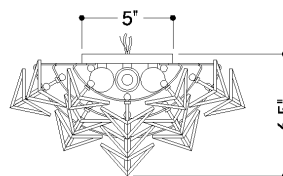

CARTAGENA

365-03-VGL

Capturing the dynamism of its namesake city, Cartagena cuts an impressive figure with its shimmering layers and exquisite materiality. Tiers of lustrous leaf-shaped panels crafted from fine Capiz Shell exude drama and decadence. Vintage Gold Leaf heightens the glamor of this statement piece, which comes as a sconce or chandelier in three sizes.

*Due to the one-of-a-kind nature of the medium, exact colors and patterns may vary slightly from the image shown.

FINISHES

VINTAGE GOLD LEAF

DIMENSIONS

Height: 17.25"

Width/Diameter: 12.75"

Canopy/Backplate: 0.75"

Product Weight: 5.5lb

Extension: 6.75"

Canopy/Backplate Shape: Rectangle

Sloped Ceiling Compatible: No

Living Finish: No

Uplight Only: No

Shade

Shade 1: Natural Marine

Shade 1 Finish: Capiz

ELECTRICAL

Bulb 1

Bulb Included: No

Socket: E12 Candelabra Base

Bulb Type: B11

Max Wattage: 8

Bulb Quantity: 3

Wire Length: 7"

Gem Box Required (2"x3"): No

Dark Sky: No

SHIPPING

Carton 1: 20" x 16" x 10"

Carton 1 Weight: 9lb

Shipping Method: Ground

Country of Origin: PH

TOP